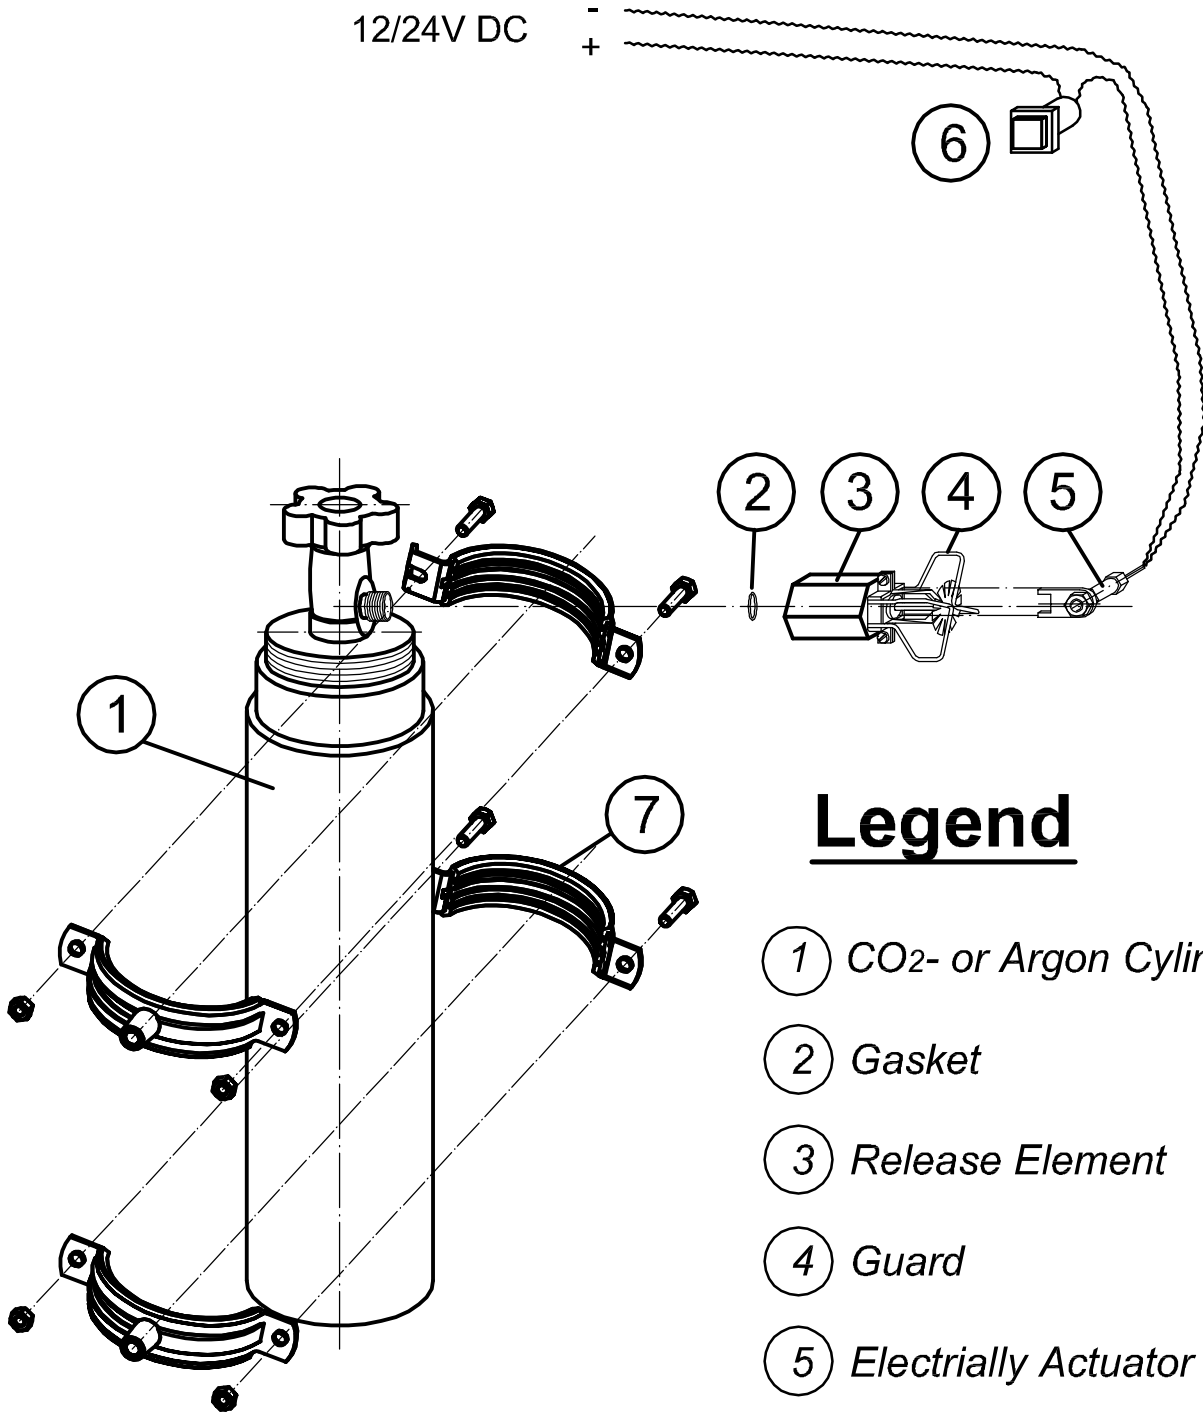

MINIMAX

INSTALLATION INSTRUCTION

12/24V DC

-
+

Legend

- ① CO₂- or Argon Cylinder
- ② Gasket
- ③ Release Element
- ④ Guard
- ⑤ Electrically Actuator
- ⑥ Push Button
- ⑦ Cylinder Clamps